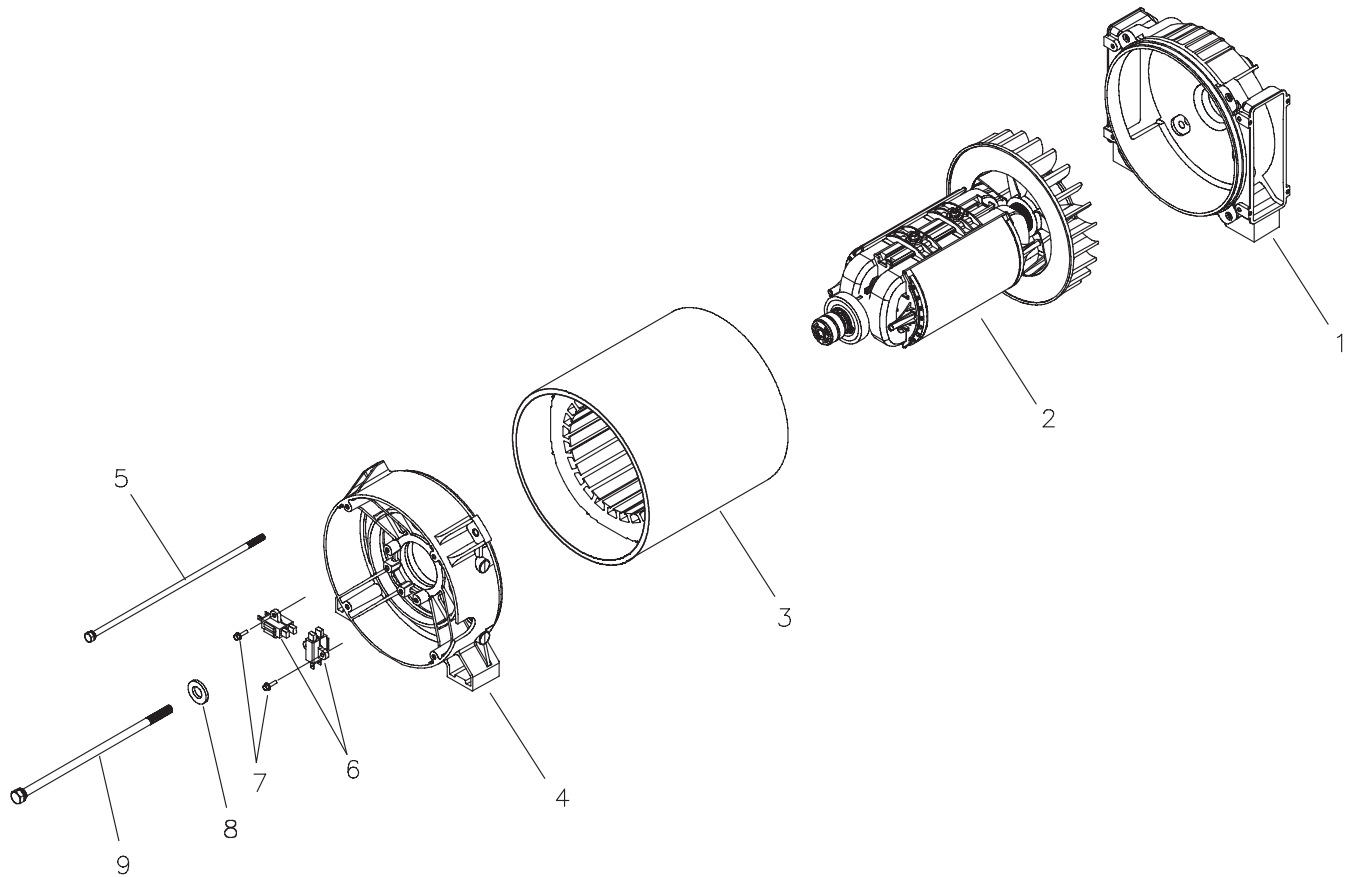

# Exploded View & Illustrated Parts List - Control Panel

Item	Part #	Description
1	198911GS	ASSY, Cover, Circuit Breaker w/Decals
2	*	SCREW, 10 x 0.62, Plastite
3	202593GS	BREAKER, Circuit 100A, 2P
4	192770GS	BRACKET, Mounting Breaker
5	199011GS	LUG, Ground Connect
6	191991GS	BOLT, 1/4-10 x 1, Plastite
7	198573GS	FUSE, Auto Type 15 Amp
8	202118GS	ASSY, Control Panel
9	197492GS	SCREW, PT, M4 - 1.79 x 16.0
10	198910GS	ASSY, Duct, Engine Air w/Decals
12	198549GS	DECAL, Terminal Block
13	198550GS	DECAL, Ground, Neutral
14	205393GS	DECAL, Warning, Outdoor Install
15	193297GS	DECAL, Caution, Standby
16	205392GS	DECAL, Warning, Auto Start

# Exploded View & Illustrated Parts List - Alternator

Item	Part #	Description
1	195235GS	ADAPTER, Mounting, Alternator
2	199252GS	ASSY, Rotor
3	199254GS	STATOR
4	195234GS	RBC
5	197177GS	HEX HEAD, SEM Screw
6	66386GS	ASSY, Holder, Brush
7	66849GS	TAPTITE, M5 - 0.8 x 16
8	203200GS	WASHER, 3/8" SAE
9	200442GS	BOLT, 3/8 - 24 x 15.20"